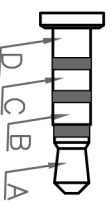

Scale: 2:1

WIRING SCHEME:

A	Red Wire
B	Black Wire
C	Yellow Wire
D	Green Wire

Scale: 2:1

- NOTES:
1. Cable:NOUL 26#/4C(Red, Yellow, Green, Black)(0.16*7)+Shield(0.2*7)+Aluminum foil Ø3.7 60P Black L=1810mm;
 2. Plug:P/N P2441(Silver)
 3. Molding Material:PVC Black.
 4. Magic:14cm Black

品名 品號		Cable Assy, 4C 2.5mm Plug Male To Male, Shielded		日期 DATE	09/26/2003
圖號 PART NO.		CA-254S-M/M		繪圖 DRAWN	Diny
客戶品號 CUSTOMER P/N				核對 CHECKED	Jane
公差 TOLERANCE		.X ±0.5 .XX ±0.2		核准 APPROVED	Swallow
ARBA	REV	DESCRIPTION	DATE		