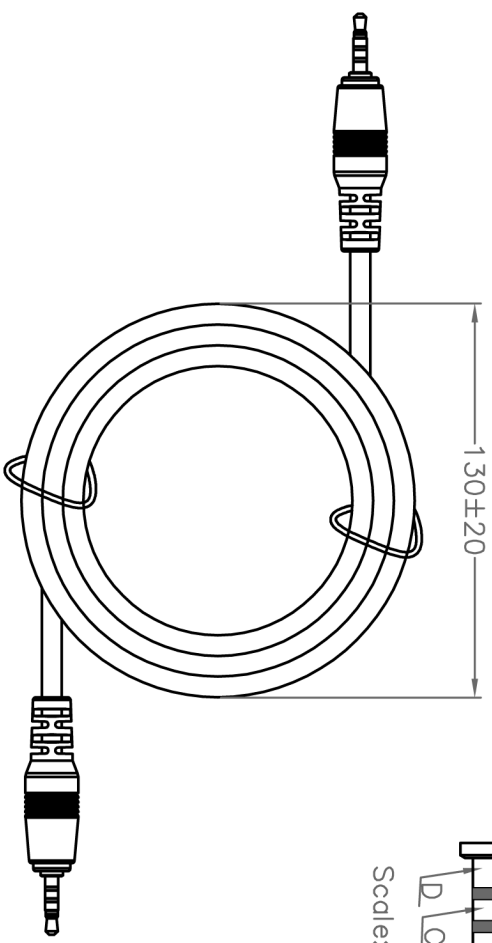

Scale: 2:1

WIRING SCHEME:

A	Red Wire
B	Black Wire
C	Yellow Wire
D	Green Wire

Scale: 2:1

- NOTES:
1. Cable:NOUL 26#/4C(Red, Yellow, Green, Black)(0.16*7)+Shield(0.2*7)+Aluminum foil Ø3.7 60P Black L=1810mm;
 2. Plug:P/N P2441(Silver)
 3. Molding Material:PVC Black.
 4. Magic:14cm Black

品名 品號		Cable Assy, 4C 2.5mm Plug Male To Male, Shielded		日期 DATE	09/26/2003
圖號 PART NO.		CA-254S-M/M		繪圖 DRAWN	Diny
客戶品號 CUSTOMER P/N				核對 CHECKED	Jane
公差 TOLERANCE		.X ±0.5 .XX ±0.2		核准 APPROVED	Swallow
ARBA	REV	DESCRIPTION	DATE		